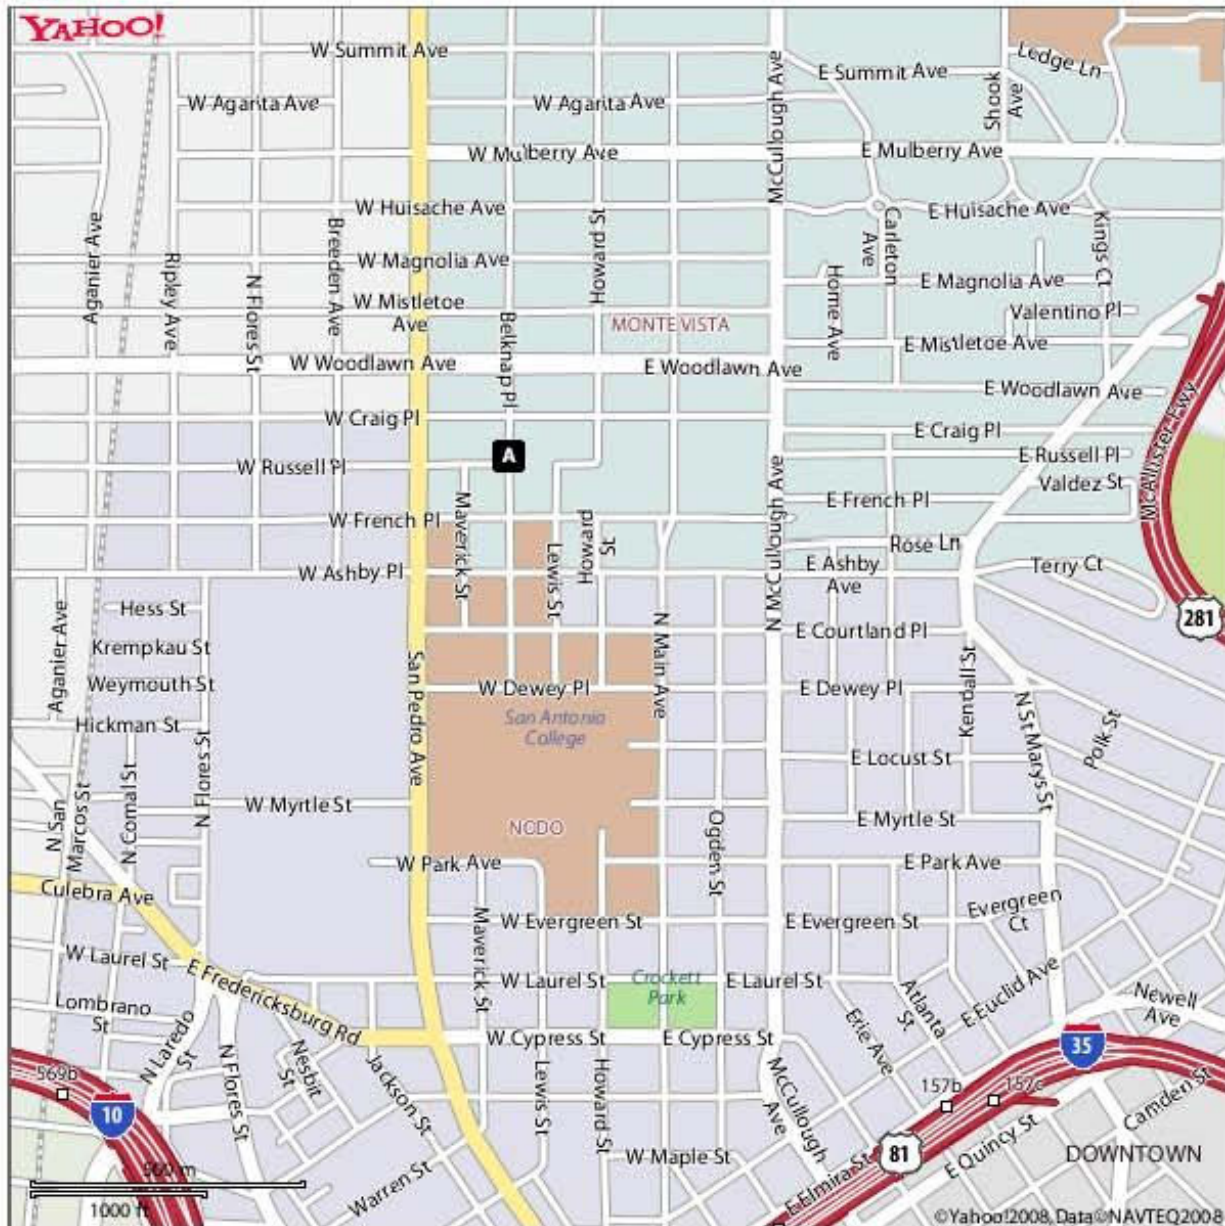

Map of 510 Belknap Pl, San Antonio, TX 78212-3400

We meet at Christ Episcopal Church in the Parish Hall on the Second Friday of the month from Noon until 3 pm. Take Buses 4 and 92 and get off on San Pedro, at West Russell Place (just North of the San Antonio College. Walk East about one block and the church is located on the corner of Belknap and W. Russell.